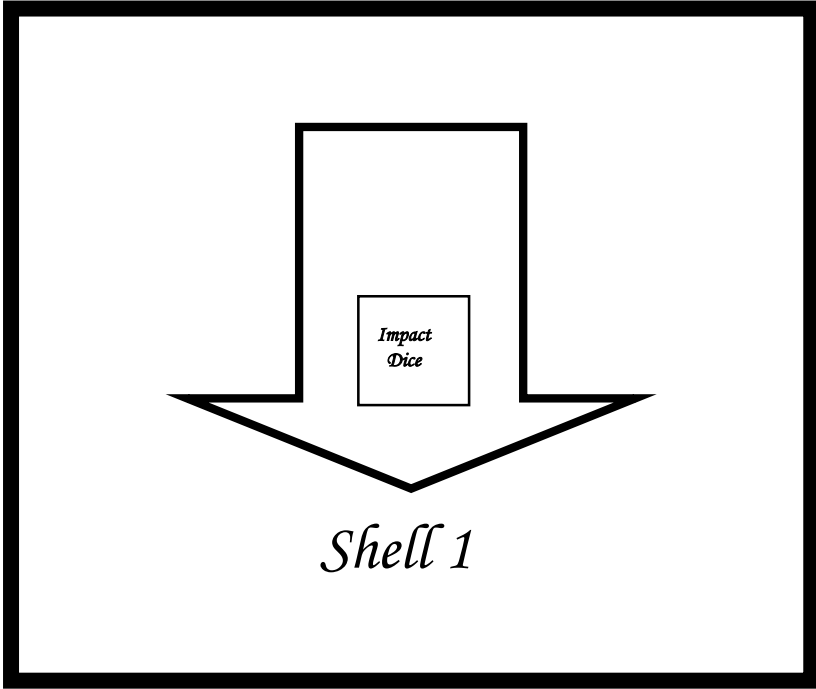

Impact Templates Canister

** Print the templates with transparency film for laser or ink printer*

Impact Templates Round shot

Arc of fire 90°

Templates for 15mm. Scale

Arc of fire 90°