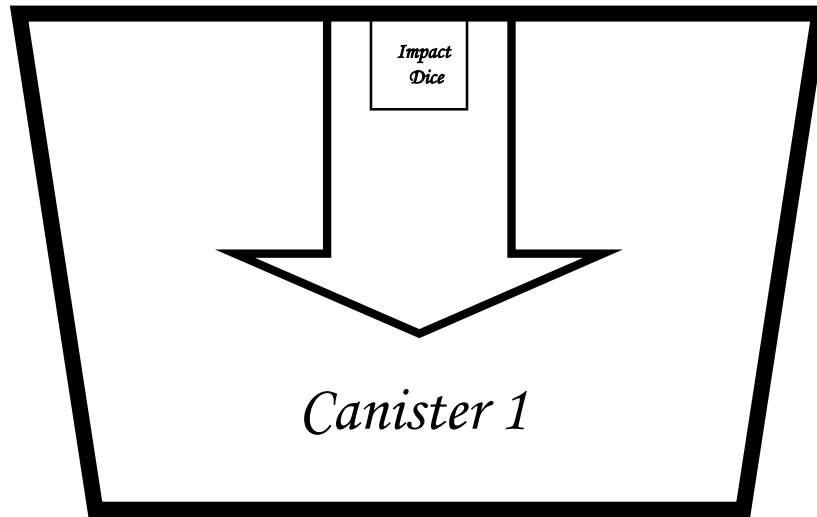

Impact Templates Canister

** Print the templates with transparency film for laser or ink printer*

Impact Templates Round shot

Arc of fire 90°

Templates for 15mm. Scale

Arc of fire 90°