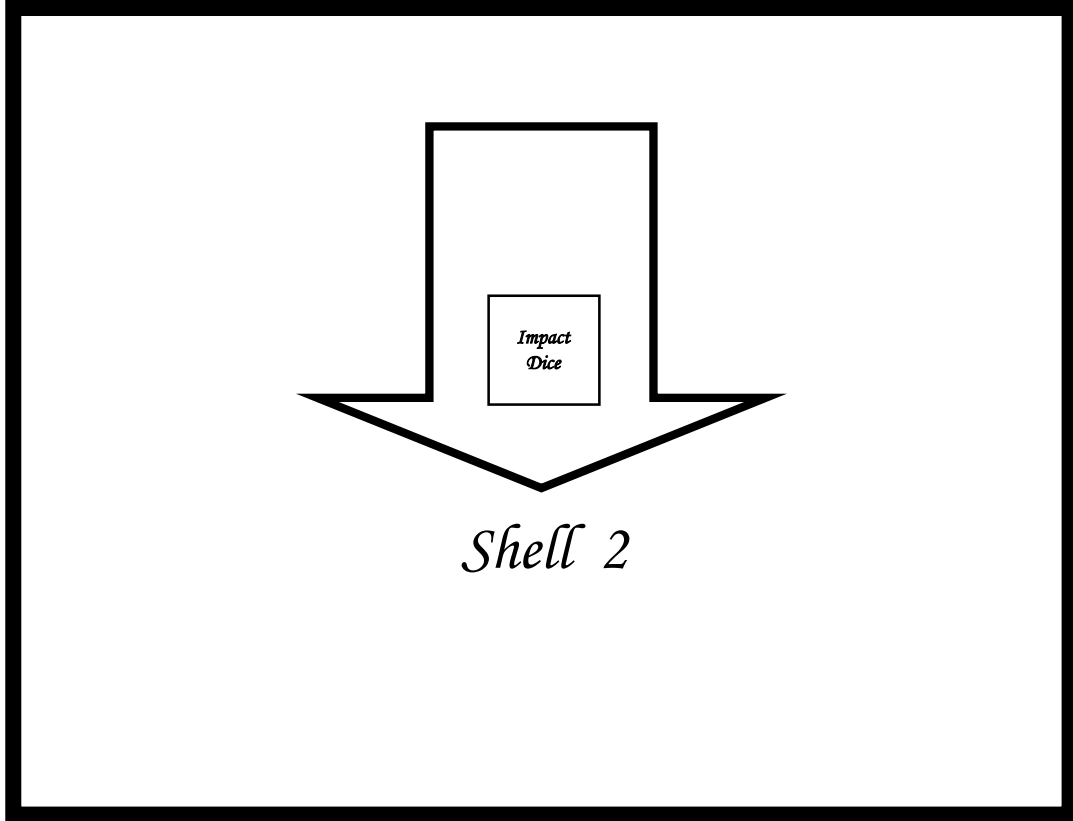

Impact Templates Canister

** Print the templates with transparency film for laser or ink printer*

Impact Templates Round shot

Arc of fire 90°

Templates for 15mm. Scale

Arc of fire 90°