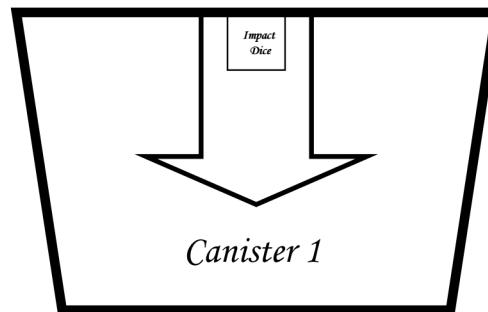

Impact Templates Canister

** Print the templates with transparency film for laser or ink printer*

Impact Templates Round shot

Arc of fire 90°

Templates for 15mm. Scale

Arc of fire 90°